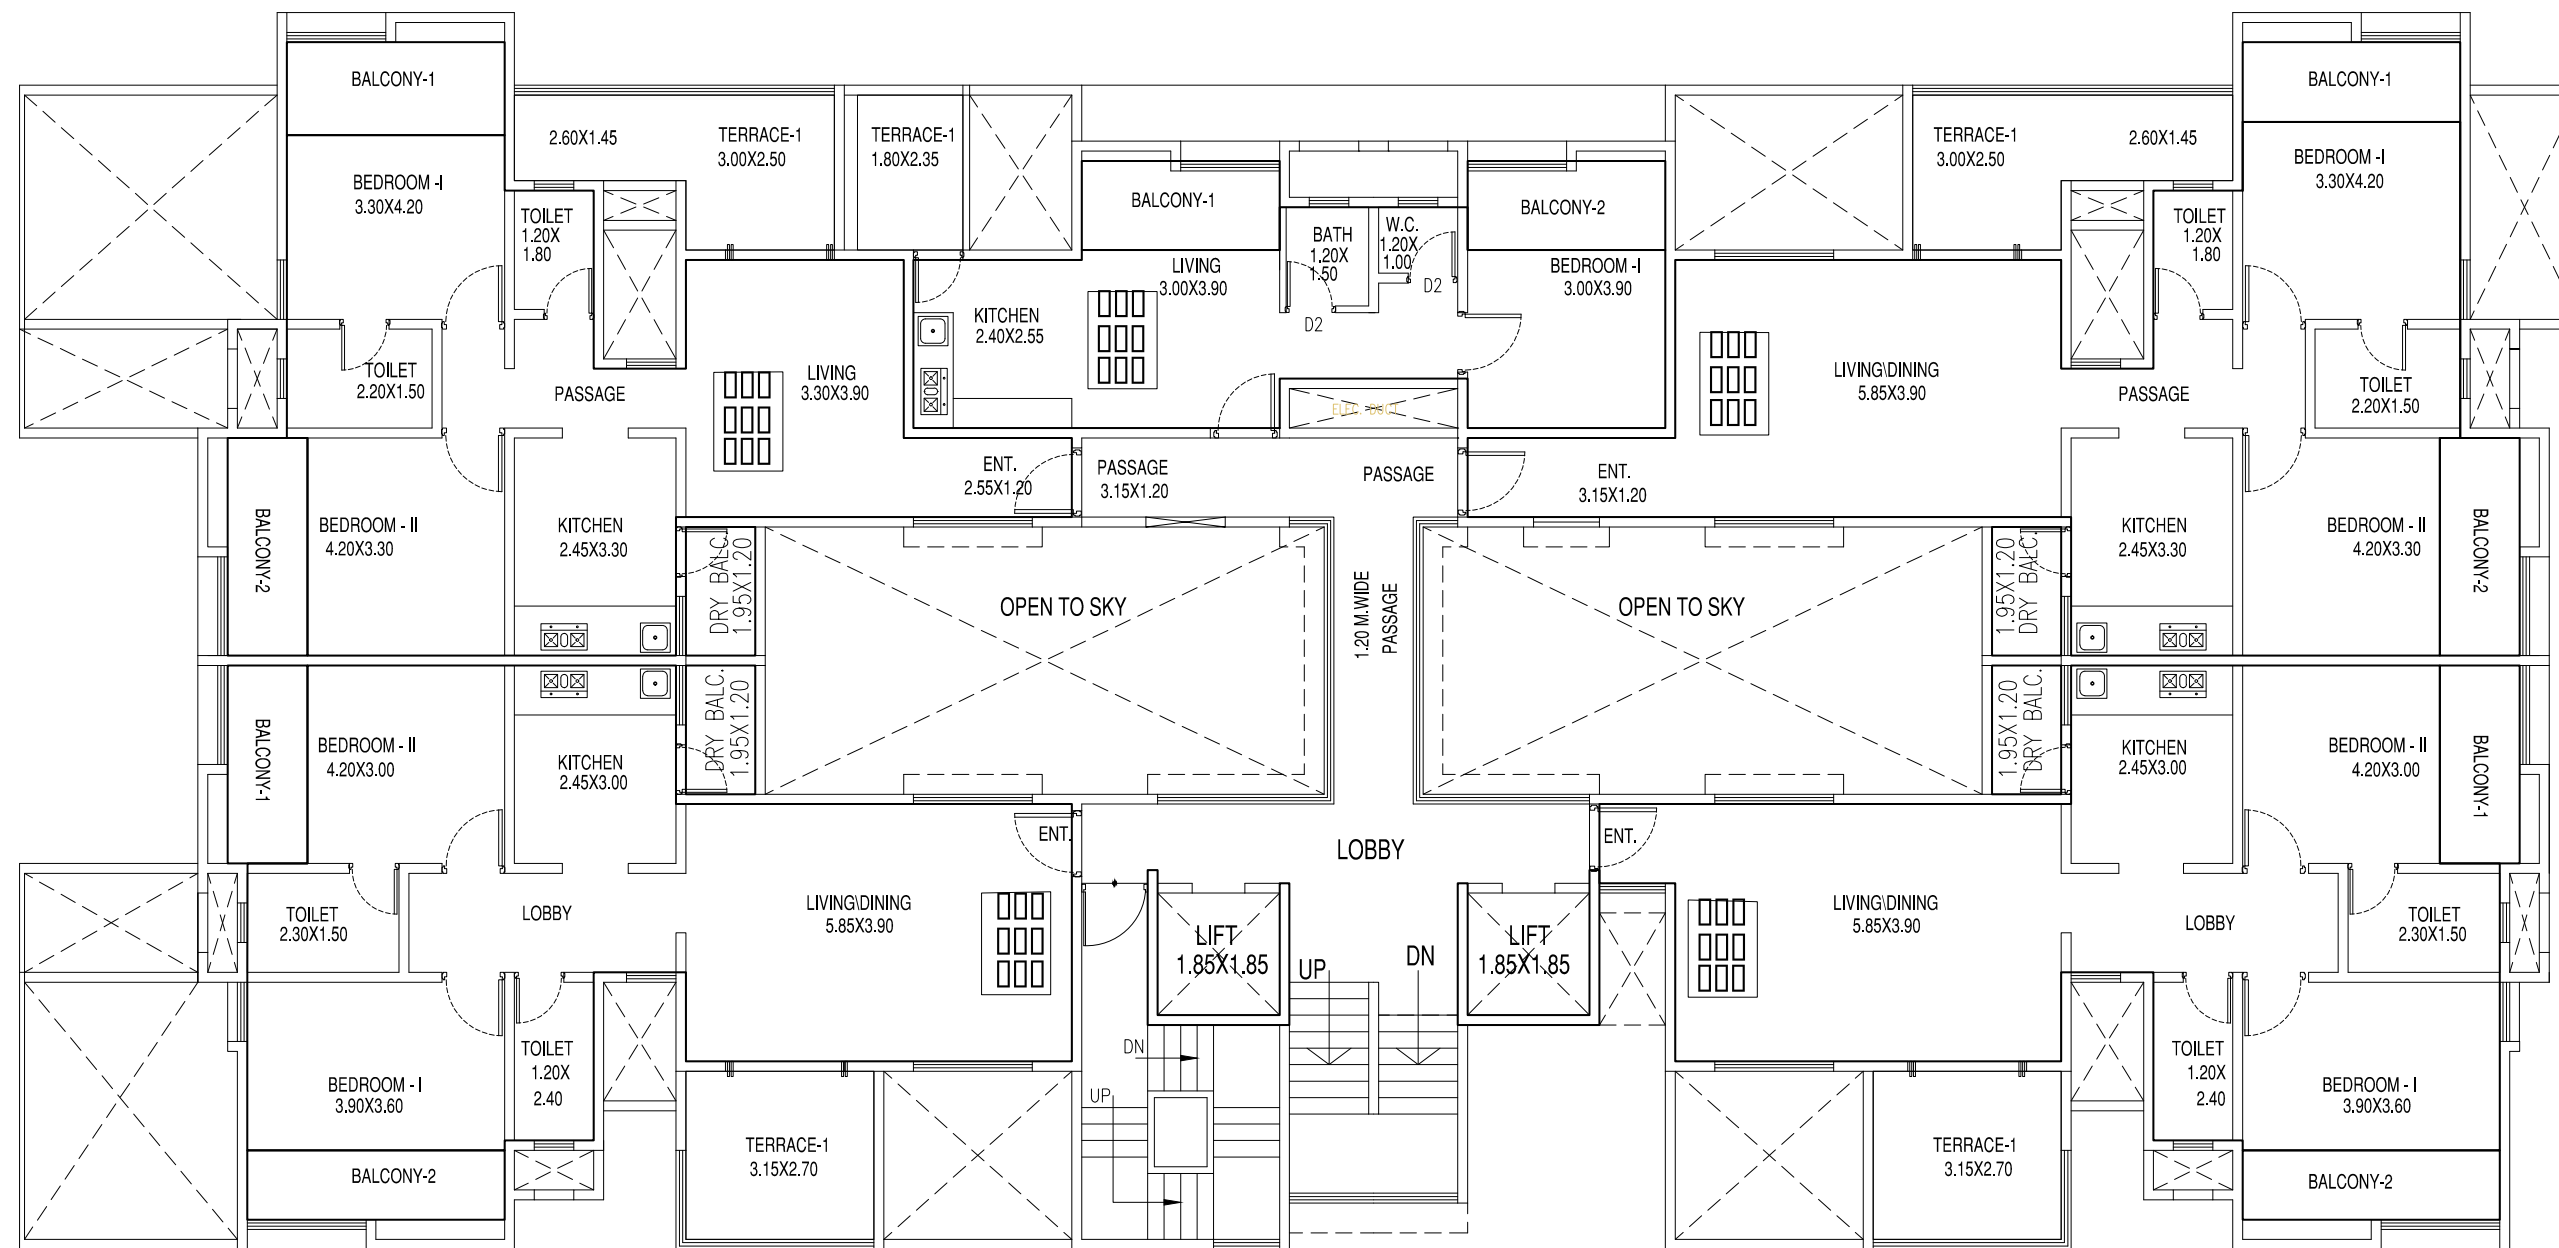

Unity Park

Elegant 1, 2 & 3 BHK homes

['D'TYPE]
BLDG. 'I'

TYPICAL FLOOR PLAN

[3RD, 5TH, & 9TH FL.]

NORTH

20.05.2017